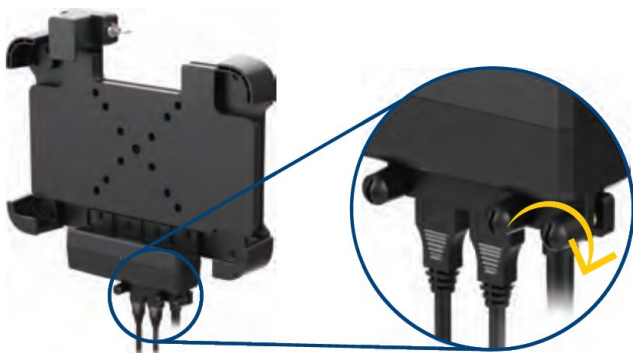

# Mounting Kit

OPTIONAL VEHICLE MOUNT FOR SCORPION 7X, 8" PLUS, 10" PLUS AND 12"

VEHICLE MOUNTS	Mounting Kit - 7X	Mounting Kit - 8	Mounting Kit - 10	Mounting Kit - 12
Matching SCORPION model	SCORPION 7X	SCORPION 8" PLUS	SCORPION 10" PLUS / SCORPION 10X	SCORPION 12"
Material	Aluminium alloy			
Dimensions	235 x 220 x 54mm	241 x 230 x 54mm	299 x 270 x 54mm	334 x 298 x 54mm
Weight	600g	650g	832g	1200g
DC Jack	Yes			
USB Host	2x USB 2.0			
RJ-45 Port	Yes			
POGO Pin	Yes			
LED Indicator Light	Yes			
DB9	Yes			
Adapter	5V / 3A	5V / 3A	5V / 3A (optional 12V / 4A)	5V / 3A (optional 12V / 4A)

## NOTICE:

When the screws are fastened, the power supply will not be unplugged.

FC CE RoHS